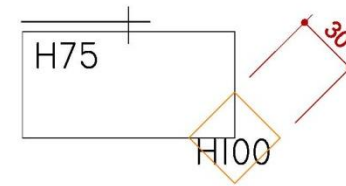

2 C-1 ELEVATION

6米滿隔間

DETAIL A

TOP VIEW

FRONT VIEW

SIDE VIEW

DETAIL B

TOP VIEW