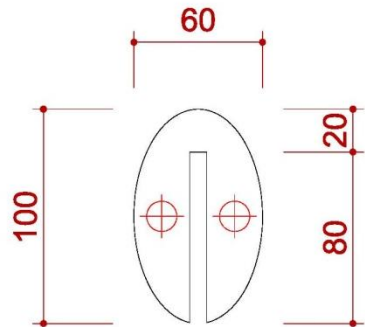

FRONT VIEW

施工圖—6米半隔間

6米半隔間

ICON	NAME	ICON	NAME	ICON	NAME	ICON	NAME
	FURNITURE -ROUND SET-S		SHELF-90 (FLAT)		DRINKING MACHINE		DOUBLE DISPLAY STAND
	SHOWCASE(99X49.5) -H200 DOOR DOWN		SHELF (SLOPE) - W:99CM		SHOWCASE - 99X49.5X100CM/H		MAXIMA LIGHT- 8X8 / H 0~600cm
	PEGBOARD - 90X140CM/H		CUPBOARD - 99X49.5X100CM/H		BAR STOOL		COFFEE MACHINE
	PEGBOARD - 90X230CM/H		CUPBOARD - 99X49.5X75CM/H		BOX (49.5X49.5) -H75		CLOTH-RACK

6米半隔間

ICON	NAME
⊠	MAXIMA LIGHT- 8X8 / H 0~400cm
⊞	MAXIMA LIGHT- 8X8 / H 250~400cm
⊡	MAXIMA LIGHT- 8X8 / H 0~250cm

ICON	NAME	ICON	NAME	ICON	NAME	ICON	NAME
⦿	LOW WATT HALOGEN	◁	75w SPOTLIGHT	⏏	DISTRIBUTOR-BOARD	⏏	500w SOCKET
		⊕	DOWN LIGHT	⋯	FL. TUBE	◁	75w SPOTLIGHT (Track light for Tower)

6米半隔間

ICON	NAME
	MAXIMA LIGHT- 8X8 / H 0~600cm
	MAXIMA LIGHT- 8X8 / H 300~600cm
	MAXIMA LIGHT- 8X8 / H 0 ~300cm
	MAXIMA LIGHT- 8X8 / H 0 ~250cm
	MAXIMA LIGHT- 8X8 / H 0~190cm
	150W ARM SPOTLIGHT

1
C-1 ELEVATION

2
C-1 ELEVATION

6米半隔間

DETAIL A

TOP VIEW

DETAIL B

TOP VIEW

6米半隔間