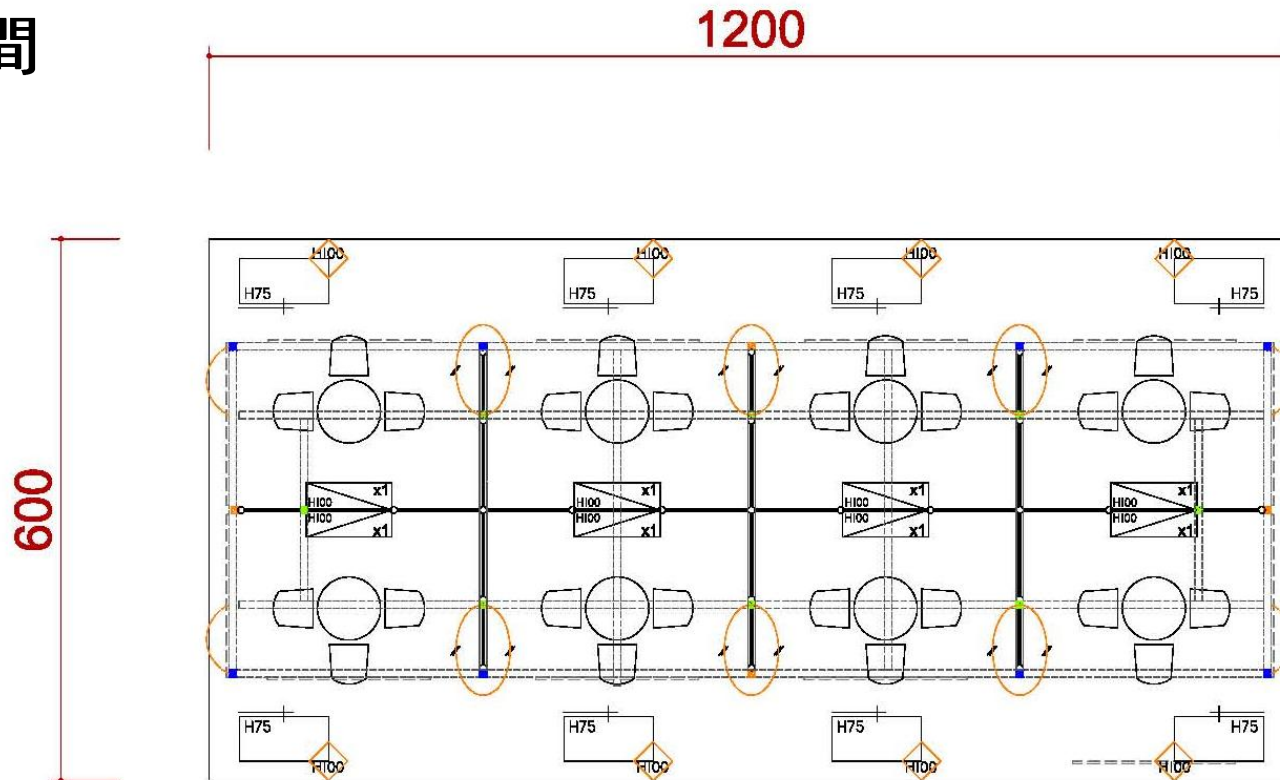

6米滿隔間

ICON	NAME
	MAXIMA LIGHT- 8X8 / H 0~600cm
	MAXIMA LIGHT- 8X8 / H 300~600cm
	MAXIMA LIGHT- 8X8 / H 0 ~300cm
	MAXIMA LIGHT- 8X8 / H 0 ~250cm
	MAXIMA LIGHT- 8X8 / H 0~190cm
	150W ARM SPOTLIGHT

1 C-1 ELEVATION

2 C-1 ELEVATION

6米滿隔間

DETAIL A

TOP VIEW

FRONT VIEW

SIDE VIEW

DETAIL B

TOP VIEW

FRONT VIEW

施工圖—6米半隔間

6米半隔間

ICON	NAME	ICON	NAME	ICON	NAME	ICON	NAME
	FURNITURE -ROUND SET-S		SHELF-90 (FLAT)		DRINKING MACHINE		DOUBLE DISPLAY STAND
	SHOWCASE(99X49.5) -H200 DOOR DOWN		SHELF (SLOPE) - W:99CM		SHOWCASE - 99X49.5X100CM/H		MAXIMA LIGHT- 8X8 / H 0~600cm
	PEGBOARD - 90X140CM/H		CUPBOARD - 99X49.5X100CM/H		BAR STOOL		COFFEE MACHINE
	PEGBOARD - 90X230CM/H		CUPBOARD - 99X49.5X75CM/H		BOX (49.5X49.5) -H75		CLOTH-RACK

6米半隔間

ICON	NAME
⊠	MAXIMA LIGHT- 8X8 / H 0~400cm
⊞	MAXIMA LIGHT- 8X8 / H 250~400cm
⊡	MAXIMA LIGHT- 8X8 / H 0~250cm

ICON	NAME	ICON	NAME	ICON	NAME	ICON	NAME
⦿	LOW WATT HALOGEN	◁	75w SPOTLIGHT	⏏	DISTRIBUTOR-BOARD	⏏	500w SOCKET
		⊕	DOWN LIGHT	⋯	FL. TUBE	◁	75w SPOTLIGHT (Track light for Tower)