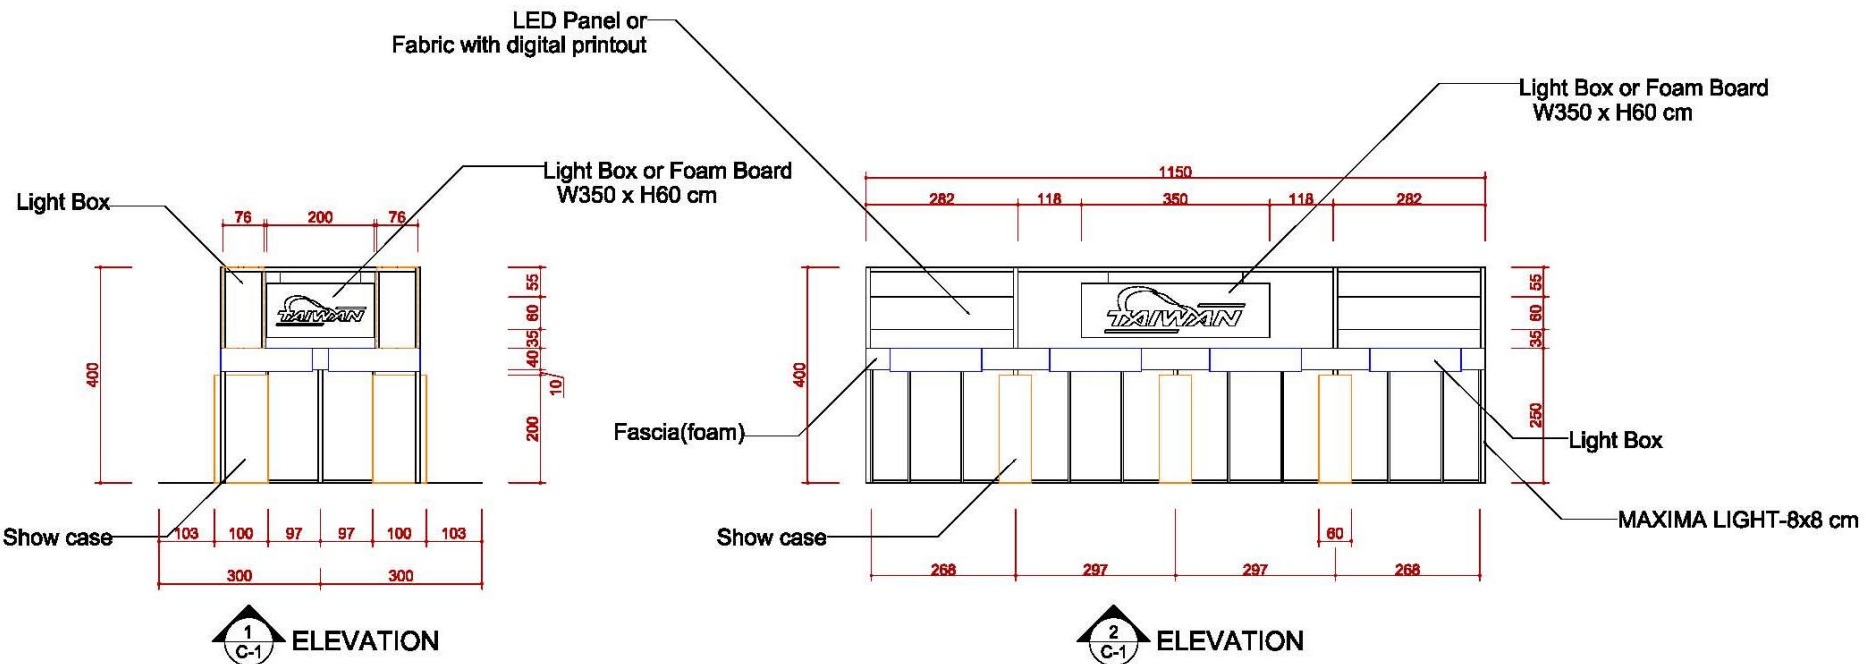

ICON	NAME	ICON	NAME	ICON	NAME	ICON	NAME
	FURNITURE -ROUND SET-S		SHELF-90 (FLAT)		DRINKING MACHINE		DOUBLE DISPLAY STAND
	SHOWCASE(99X49.5) -H200 DOOR DOWN		SHELF (SLOPE) - W:99CM		SHOWCASE - 99X49.5X100CM/H		MAXIMA LIGHT- 8X8 / H 0~600cm
	PEGBOARD - 90X140CM/H		CUPBOARD - 99X49.5X100CM/H		BAR STOOL		COFFEE MACHINE
	PEGBOARD - 90X230CM/H		CUPBOARD - 99X49.5X75CM/H		BOX (49.5X49.5) -H75		CLOTH-RACK

4米半隔間

ICON	NAME
	MAXIMA LIGHT- 8X8 / H 0~400cm
	MAXIMA LIGHT- 8X8 / H 250~400cm
	MAXIMA LIGHT- 8X8 / H 0 ~250cm

ICON	NAME	ICON	NAME	ICON	NAME	ICON	NAME
	LOW WATT HALOGEN		75w SPOTLIGHT		DISTRIBUTOR-BOARD		500w SOCKET
			DOWN LIGHT		FL. TUBE		75w SPOTLIGHT (Track light for Tower)

4米半隔間

ICON	NAME
	MAXIMA LIGHT- 8X8 / H 0~600cm
	MAXIMA LIGHT- 8X8 / H 300~600cm
	MAXIMA LIGHT- 8X8 / H 0 ~300cm
	MAXIMA LIGHT- 8X8 / H 0 ~250cm
	MAXIMA LIGHT- 8X8 / H 0~190cm
	150W ARM SPOTLIGHT

4米半隔間

DETAIL A

TOP VIEW

DETAIL B

TOP VIEW

施工圖—6米滿隔間

6米滿隔間

ICON	NAME	ICON	NAME	ICON	NAME	ICON	NAME
	FURNITURE -ROUND SET-S		SHELF-90 (FLAT)		DRINKING MACHINE		DOUBLE DISPLAY STAND
	SHOWCASE(99X49.5) -H200 DOOR DOWN		SHELF (SLOPE) - W:99CM		SHOWCASE - 99X49.5X100CM/H		MAXIMA LIGHT- 8X8 / H 0-600cm
	PEGBOARD - 90X140CM/H		CUPBOARD - 99X49.5X100CM/H		BAR STOOL		COFFEE MACHINE
	PEGBOARD - 90X230CM/H		CUPBOARD - 99X49.5X75CM/H		BOX (49.5X49.5) -H75		CLOTH-RACK