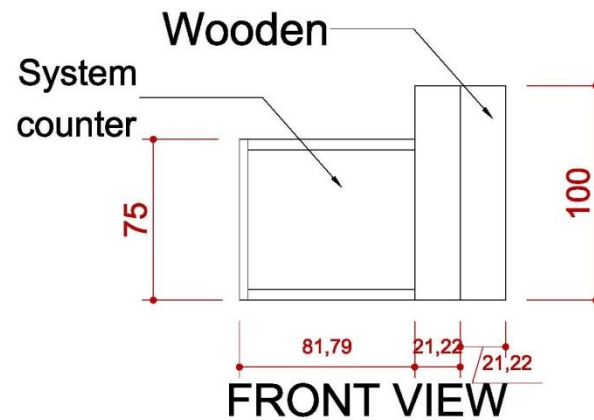

6米滿隔間

ICON	NAME
	MAXIMA LIGHT- 8X8 / H 0~600cm
	MAXIMA LIGHT- 8X8 / H 300~600cm
	MAXIMA LIGHT- 8X8 / H 0 ~300cm
	MAXIMA LIGHT- 8X8 / H 0 ~250cm
	MAXIMA LIGHT- 8X8 / H 0~190cm
	150W ARM SPOTLIGHT

1 C-1 ELEVATION

2 C-1 ELEVATION

6米滿隔間

DETAIL A

TOP VIEW

FRONT VIEW

SIDE VIEW

DETAIL B

TOP VIEW

FRONT VIEW

施工圖—6米半隔間

6米半隔間

ICON	NAME	ICON	NAME	ICON	NAME	ICON	NAME
	FURNITURE -ROUND SET-S		SHELF-90 (FLAT)		DRINKING MACHINE		DOUBLE DISPLAY STAND
	SHOWCASE(99X49.5) -H200 DOOR DOWN		SHELF (SLOPE) - W:99CM		SHOWCASE - 99X49.5X100CM/H		MAXIMA LIGHT- 8X8 / H 0~600cm
	PEGBOARD - 90X140CM/H		CUPBOARD - 99X49.5X100CM/H		BAR STOOL		COFFEE MACHINE
	PEGBOARD - 90X230CM/H		CUPBOARD - 99X49.5X75CM/H		BOX (49.5X49.5) -H75		CLOTH-RACK