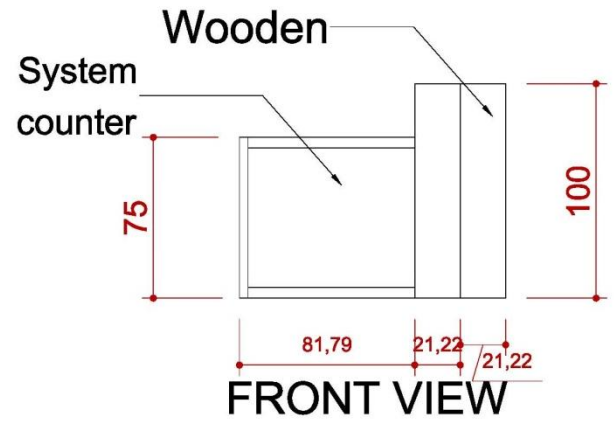

4米滿隔間

ICON	NAME
	MAXIMA LIGHT- 8X8 / H 0~600cm
	MAXIMA LIGHT- 8X8 / H 300~600cm
	MAXIMA LIGHT- 8X8 / H 0 ~300cm
	MAXIMA LIGHT- 8X8 / H 0 ~250cm
	MAXIMA LIGHT- 8X8 / H 0~190cm
	150W ARM SPOTLIGHT

4米滿隔間

DETAIL A

TOP VIEW

FRONT VIEW

SIDE VIEW

DETAIL B

TOP VIEW

FRONT VIEW

施工圖—4米半隔間

4米半隔間

ICON	NAME	ICON	NAME	ICON	NAME	ICON	NAME
	FURNITURE -ROUND SET-S		SHELF-90 (FLAT)		DRINKING MACHINE		DOUBLE DISPLAY STAND
	SHOWCASE(99X49.5) -H200 DOOR DOWN		SHELF (SLOPE) - W:99CM		SHOWCASE - 99X49.5X100CM/H		MAXIMA LIGHT- 8X8 / H 0~600cm
	PEGBOARD - 90X140CM/H		CUPBOARD - 99X49.5X100CM/H		BAR STOOL		COFFEE MACHINE
	PEGBOARD - 90X230CM/H		CUPBOARD - 99X49.5X75CM/H		BOX (49.5X49.5) -H75		CLOTH-RACK