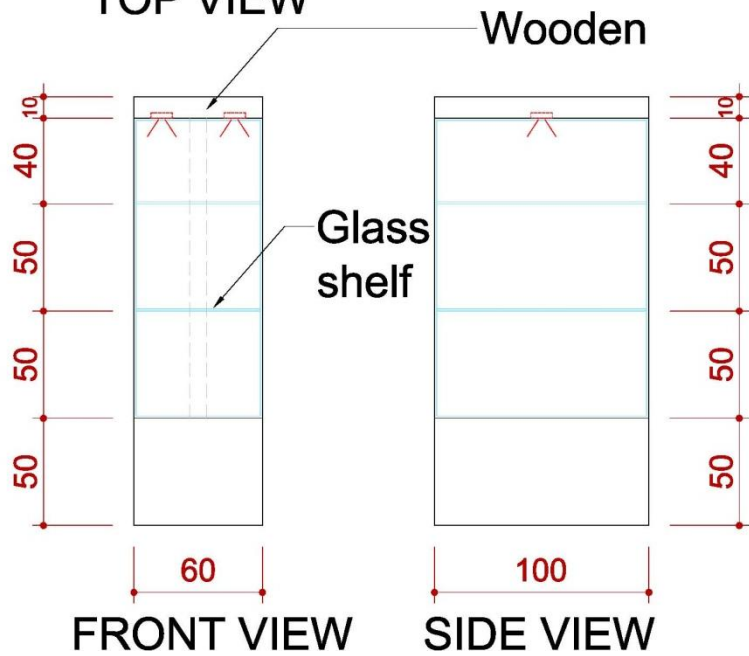

ICON	NAME	ICON	NAME	ICON	NAME	ICON	NAME
	FURNITURE -ROUND SET-S		SHELF-90 (FLAT)		DRINKING MACHINE		DOUBLE DISPLAY STAND
	SHOWCASE(99X49.5) -H200 DOOR DOWN		SHELF (SLOPE) - W:99CM		SHOWCASE - 99X49.5X100CM/H		MAXIMA LIGHT- 8X8 / H 0~600cm
	PEGBOARD - 90X140CM/H		CUPBOARD - 99X49.5X100CM/H		BAR STOOL		COFFEE MACHINE
	PEGBOARD - 90X230CM/H		CUPBOARD - 99X49.5X75CM/H		BOX (49.5X49.5) -H75		CLOTH-RACK

4米半隔間

ICON	NAME
	MAXIMA LIGHT- 8X8 / H 0~400cm
	MAXIMA LIGHT- 8X8 / H 250~400cm
	MAXIMA LIGHT- 8X8 / H 0 ~250cm

ICON	NAME	ICON	NAME	ICON	NAME	ICON	NAME
	LOW WATT HALOGEN		75w SPOTLIGHT		DISTRIBUTOR-BOARD		500w SOCKET
			DOWN LIGHT		FL. TUBE		75w SPOTLIGHT (Track light for Tower)

4米半隔間

ICON	NAME
	MAXIMA LIGHT- 8X8 / H 0~600cm
	MAXIMA LIGHT- 8X8 / H 300~600cm
	MAXIMA LIGHT- 8X8 / H 0 ~300cm
	MAXIMA LIGHT- 8X8 / H 0 ~250cm
	MAXIMA LIGHT- 8X8 / H 0~190cm
	150W ARM SPOTLIGHT

4米半隔間

DETAIL A

TOP VIEW

DETAIL B

TOP VIEW

施工圖—6米滿隔間

6米滿隔間

ICON	NAME	ICON	NAME	ICON	NAME	ICON	NAME
	FURNITURE -ROUND SET-S		SHELF-90 (FLAT)		DRINKING MACHINE		DOUBLE DISPLAY STAND
	SHOWCASE(99X49.5) -H200 DOOR DOWN		SHELF (SLOPE) - W:99CM		SHOWCASE - 99X49.5X100CM/H		MAXIMA LIGHT- 8X8 / H 0-600cm
	PEGBOARD - 90X140CM/H		CUPBOARD - 99X49.5X100CM/H		BAR STOOL		COFFEE MACHINE
	PEGBOARD - 90X230CM/H		CUPBOARD - 99X49.5X75CM/H		BOX (49.5X49.5) -H75		CLOTH-RACK