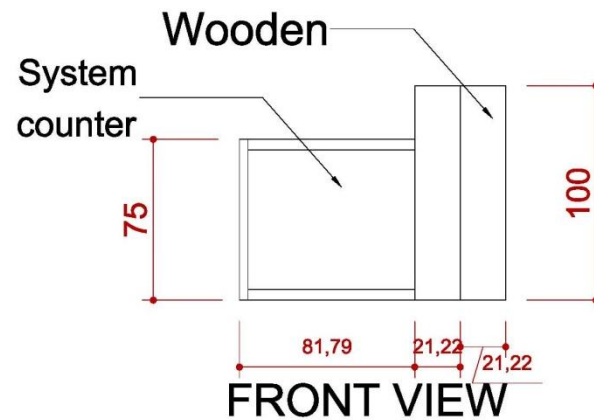

4米半隔間

ICON	NAME
	MAXIMA LIGHT- 8X8 / H 0~400cm
	MAXIMA LIGHT- 8X8 / H 250~400cm
	MAXIMA LIGHT- 8X8 / H 0 ~250cm

ICON	NAME	ICON	NAME	ICON	NAME	ICON	NAME
	LOW WATT HALOGEN		75w SPOTLIGHT		DISTRIBUTOR-BOARD		500w SOCKET
			DOWN LIGHT		FL. TUBE		75w SPOTLIGHT (Track light for Tower)

4米半隔間

ICON	NAME
	MAXIMA LIGHT- 8X8 / H 0~600cm
	MAXIMA LIGHT- 8X8 / H 300~600cm
	MAXIMA LIGHT- 8X8 / H 0 ~300cm
	MAXIMA LIGHT- 8X8 / H 0 ~250cm
	MAXIMA LIGHT- 8X8 / H 0~190cm
	150W ARM SPOTLIGHT

4米半隔間

DETAIL A

TOP VIEW

DETAIL B

TOP VIEW

施工圖—6米滿隔間

6米滿隔間

ICON	NAME	ICON	NAME	ICON	NAME	ICON	NAME
	FURNITURE -ROUND SET-S		SHELF-90 (FLAT)		DRINKING MACHINE		DOUBLE DISPLAY STAND
	SHOWCASE(99X49.5) -H200 DOOR DOWN		SHELF (SLOPE) - W:99CM		SHOWCASE - 99X49.5X100CM/H		MAXIMA LIGHT- 8X8 / H 0-600cm
	PEGBOARD - 90X140CM/H		CUPBOARD - 99X49.5X100CM/H		BAR STOOL		COFFEE MACHINE
	PEGBOARD - 90X230CM/H		CUPBOARD - 99X49.5X75CM/H		BOX (49.5X49.5) -H75		CLOTH-RACK