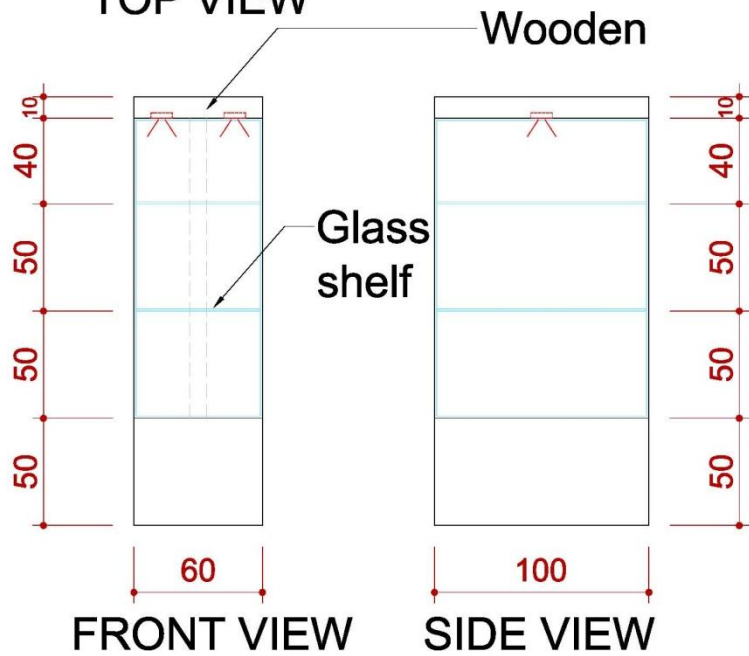

TOP VIEW

DETAIL B

TOP VIEW

施工圖—6米滿隔間

6米滿隔間

ICON	NAME	ICON	NAME	ICON	NAME	ICON	NAME
	FURNITURE -ROUND SET-S		SHELF-90 (FLAT)		DRINKING MACHINE		DOUBLE DISPLAY STAND
	SHOWCASE(99X49.5) -H200 DOOR DOWN		SHELF (SLOPE) - W:99CM		SHOWCASE - 99X49.5X100CM/H		MAXIMA LIGHT- 8X8 / H 0-600cm
	PEGBOARD - 90X140CM/H		CUPBOARD - 99X49.5X100CM/H		BAR STOOL		COFFEE MACHINE
	PEGBOARD - 90X230CM/H		CUPBOARD - 99X49.5X75CM/H		BOX (49.5X49.5) -H75		CLOTH-RACK

6米滿隔間

ICON	NAME
	MAXIMA LIGHT- 8X8 / H 0~400cm
	MAXIMA LIGHT- 8X8 / H 250~400cm
	MAXIMA LIGHT- 8X8 / H 0 ~250cm

ICON	NAME	ICON	NAME	ICON	NAME	ICON	NAME
	LOW WATT HALOGEN		75w SPOTLIGHT		DISTRIBUTOR-BOARD		500w SOCKET
			DOWN LIGHT		FL. TUBE		75w SPOTLIGHT (Track light for Tower)

6米滿隔間

ICON	NAME
	MAXIMA LIGHT- 8X8 / H 0~600cm
	MAXIMA LIGHT- 8X8 / H 300~600cm
	MAXIMA LIGHT- 8X8 / H 0 ~300cm
	MAXIMA LIGHT- 8X8 / H 0 ~250cm
	MAXIMA LIGHT- 8X8 / H 0~190cm
	150W ARM SPOTLIGHT

1 C-1 ELEVATION

2 C-1 ELEVATION

6米滿隔間

DETAIL A

TOP VIEW

FRONT VIEW

SIDE VIEW

DETAIL B

TOP VIEW