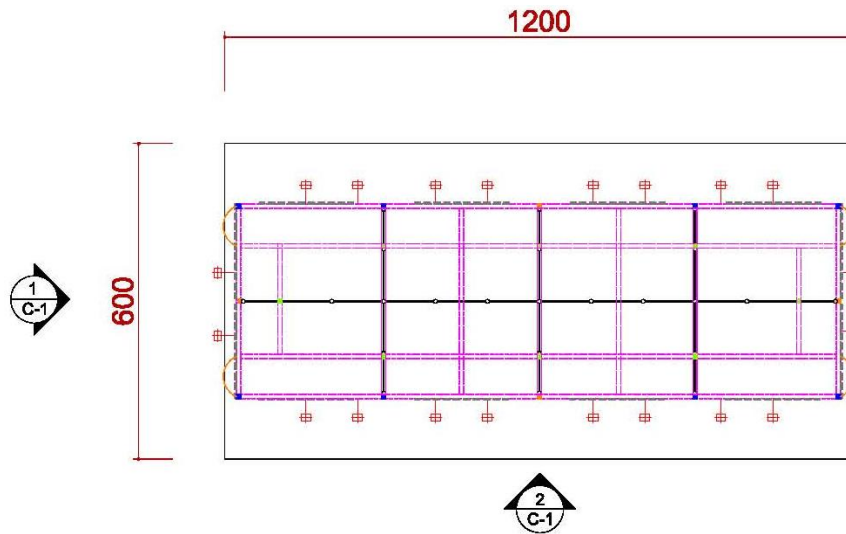

2 C-1 ELEVATION

6米滿隔間

DETAIL A

TOP VIEW

FRONT VIEW

SIDE VIEW

DETAIL B

TOP VIEW

FRONT VIEW

施工圖—6米半隔間

6米半隔間

ICON	NAME	ICON	NAME	ICON	NAME	ICON	NAME
	FURNITURE -ROUND SET-S		SHELF-90 (FLAT)		DRINKING MACHINE		DOUBLE DISPLAY STAND
	SHOWCASE(99X49.5) -H200 DOOR DOWN		SHELF (SLOPE) - W:99CM		SHOWCASE - 99X49.5X100CM/H		MAXIMA LIGHT- 8X8 / H 0~600cm
	PEGBOARD - 90X140CM/H		CUPBOARD - 99X49.5X100CM/H		BAR STOOL		COFFEE MACHINE
	PEGBOARD - 90X230CM/H		CUPBOARD - 99X49.5X75CM/H		BOX (49.5X49.5) -H75		CLOTH-RACK

6米半隔間

ICON	NAME
⊠	MAXIMA LIGHT- 8X8 / H 0~400cm
⊞	MAXIMA LIGHT- 8X8 / H 250~400cm
⊡	MAXIMA LIGHT- 8X8 / H 0~250cm

ICON	NAME	ICON	NAME	ICON	NAME	ICON	NAME
⦿	LOW WATT HALOGEN	◁	75w SPOTLIGHT	⏏	DISTRIBUTOR-BOARD	⏏	500w SOCKET
		⊕	DOWN LIGHT	⋯	FL. TUBE	◁	75w SPOTLIGHT (Track light for Tower)

6米半隔間

ICON	NAME
	MAXIMA LIGHT- 8X8 / H 0~600cm
	MAXIMA LIGHT- 8X8 / H 300~600cm
	MAXIMA LIGHT- 8X8 / H 0 ~300cm
	MAXIMA LIGHT- 8X8 / H 0 ~250cm
	MAXIMA LIGHT- 8X8 / H 0~190cm
	150W ARM SPOTLIGHT

1
C-1 ELEVATION