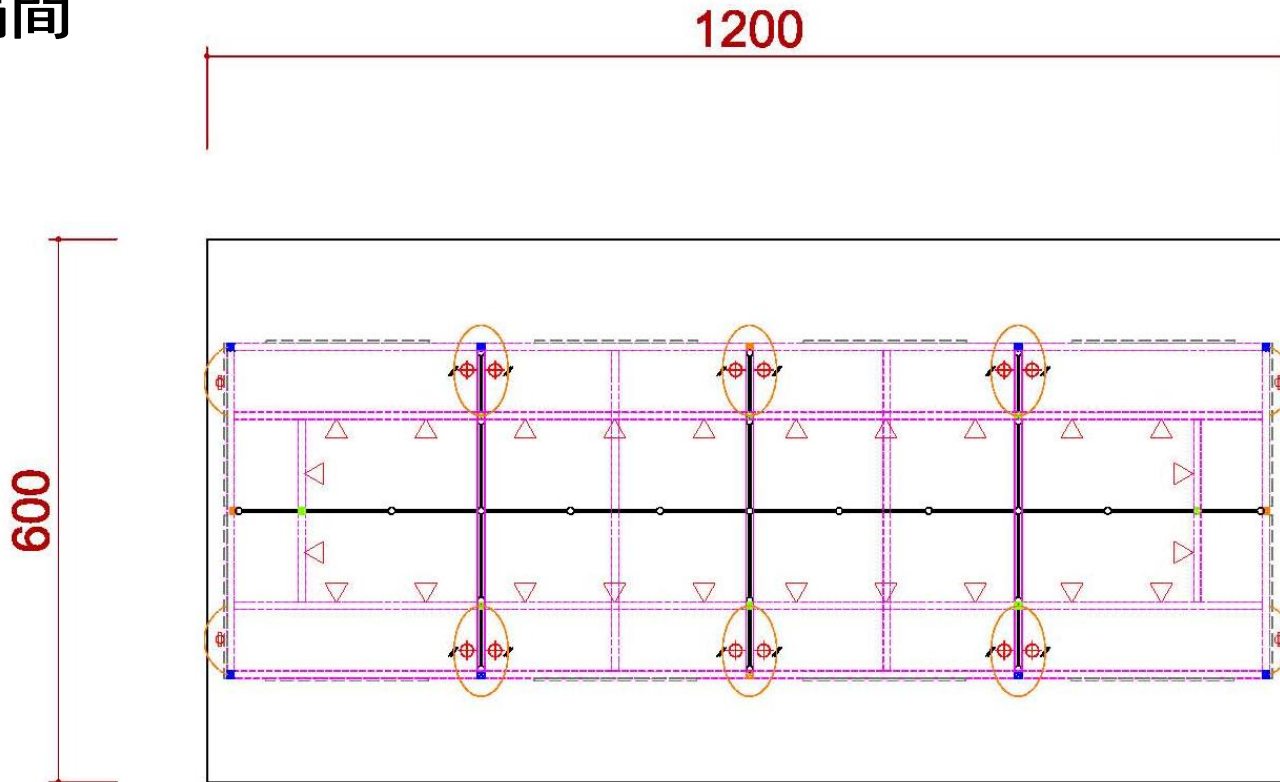

2 C-1 ELEVATION

6米滿隔間

DETAIL A

TOP VIEW

FRONT VIEW

SIDE VIEW

DETAIL B

TOP VIEW

FRONT VIEW

施工圖—6米半隔間

6米半隔間

ICON	NAME	ICON	NAME	ICON	NAME	ICON	NAME
	FURNITURE -ROUND SET-S		SHELF-90 (FLAT)		DRINKING MACHINE		DOUBLE DISPLAY STAND
	SHOWCASE(99X49.5) -H200 DOOR DOWN		SHELF (SLOPE) - W:99CM		SHOWCASE - 99X49.5X100CM/H		MAXIMA LIGHT- 8X8 / H 0~600cm
	PEGBOARD - 90X140CM/H		CUPBOARD - 99X49.5X100CM/H		BAR STOOL		COFFEE MACHINE
	PEGBOARD - 90X230CM/H		CUPBOARD - 99X49.5X75CM/H		BOX (49.5X49.5) -H75		CLOTH-RACK

6米半隔間

ICON	NAME
⊠	MAXIMA LIGHT- 8X8 / H 0~400cm
⊞	MAXIMA LIGHT- 8X8 / H 250~400cm
⊡	MAXIMA LIGHT- 8X8 / H 0~250cm

ICON	NAME	ICON	NAME	ICON	NAME	ICON	NAME
⦿	LOW WATT HALOGEN	◁	75w SPOTLIGHT	⏏	DISTRIBUTOR-BOARD	⏏	500w SOCKET
		⊕	DOWN LIGHT	⋯	FL. TUBE	◁	75w SPOTLIGHT (Track light for Tower)

6米半隔間

ICON	NAME
	MAXIMA LIGHT- 8X8 / H 0~600cm
	MAXIMA LIGHT- 8X8 / H 300~600cm
	MAXIMA LIGHT- 8X8 / H 0 ~300cm
	MAXIMA LIGHT- 8X8 / H 0 ~250cm
	MAXIMA LIGHT- 8X8 / H 0~190cm
	150W ARM SPOTLIGHT

1
C-1 ELEVATION