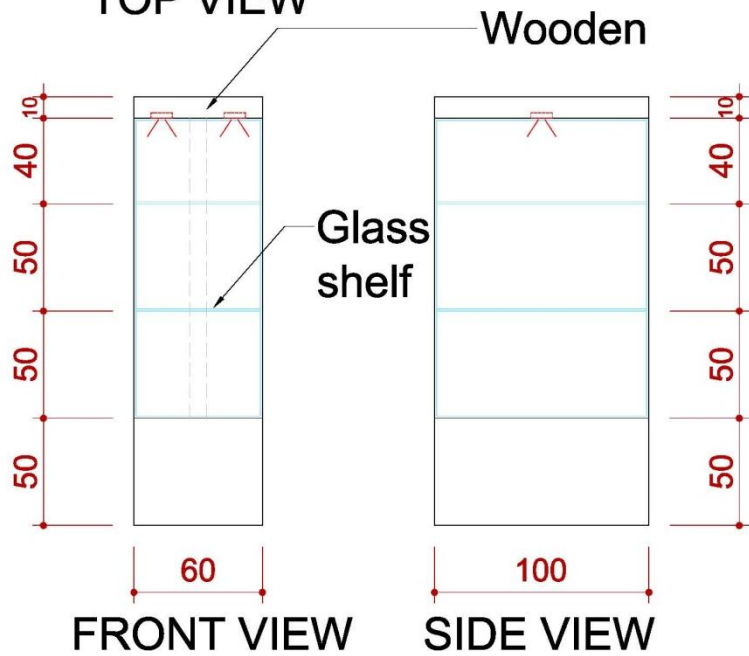

6米半隔間

DETAIL A

DETAIL B

TOP VIEW